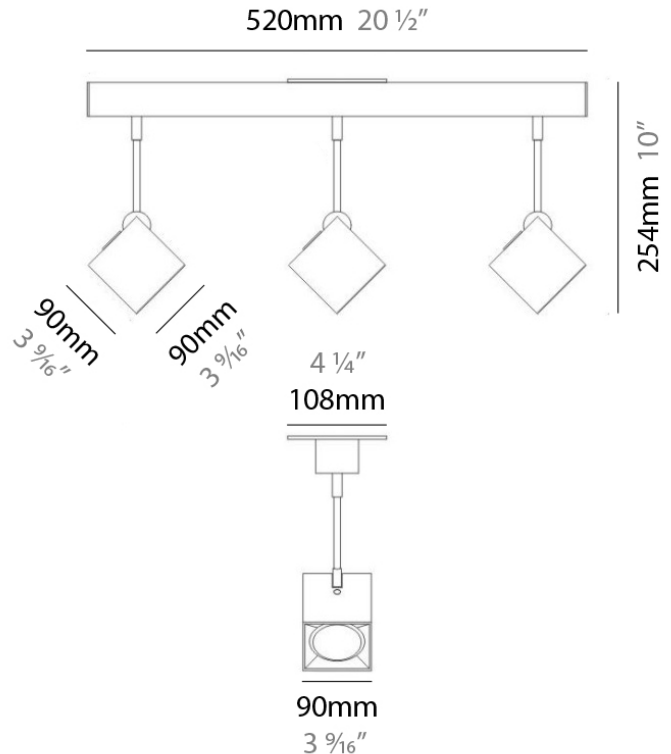

PROJECT
TYPE
NOTES
QUANTITY
DATE

DAU SURFACE

D92017

GENERAL

Series: Dau
Brand: Milan
Division: Design
Mounting Type: Surface
Mounting Location: Ceiling
Subcategory: Pendant

PHYSICAL

Shape: Abstract
Length (mm): 520
Length (in): 20 1/2
Width (mm): 110
Width (in): 4 3/16
Height (mm): 254
Height (in): 10
Weight (kg): 1.4
Weight (lbs): 3
Fixture Material: Aluminum

ELECTRICAL

Number of Lamps: 3
Lamp Type: LED Retrofit
Lamp Shape: MR16
Bulb Included: Bulb Not Included
Total Output Wattage (W): 15
Max. Wattage Per Lamp (W): 5
Lamp Base: GU10
Input Voltage (V): 120

LED

Delivered Lumen Range: 500 - 999 lm

OPTICAL

RATINGS AND CERTIFICATIONS

Certified By: CSA Certified to UL and CSA Standards
IP rating: IP20